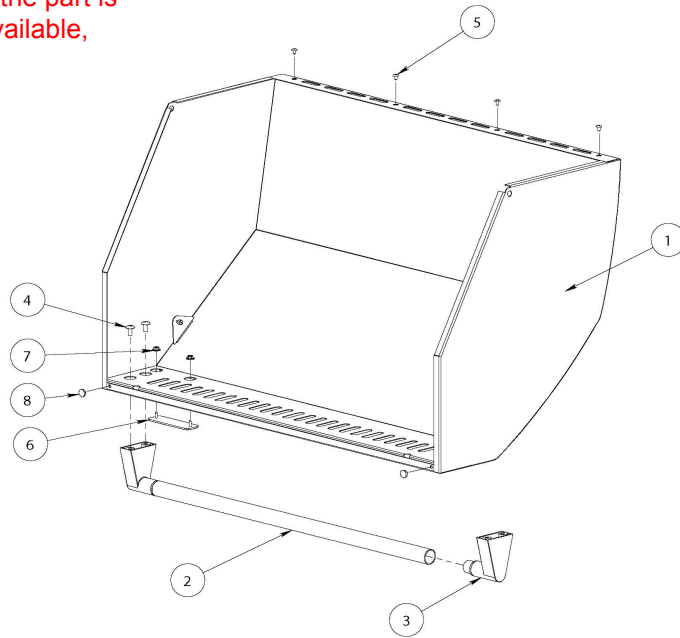

# LSMKF Front Hood Assembly

Click on any circled item, then add the part to your cart. If it won't click, the part is not available. If the part is not available, please call us at: 888.988.4546

Item	Part No.	Name	Qty	Uom	NOTES
1	70502	FRONT HOOD, WLDMT	1	EA	
2	32522	HOOD HANDLE, 30°	1	EA	
3	31736	END CAP FDR HOOD HANDLE	2	EA	
4	30290	SCREW, 1/4-20 X 1/2, THP, STEEL	4	EA	
5	32389	SCREW, #8-32 X 1/4, THP, SS	4	EA	
6	L11074	LYNX LOGO	1	EA	
7	31062	NUT, 1/8, SPEED, STEEL, SELF THREADING	2	EA	
8	32477	HOOD BUMPER, .500 DIA	2	EA	